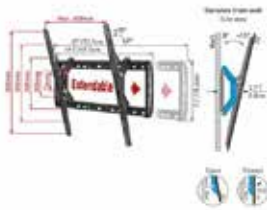

**Barkan**

**BARK-BM400T**

SUPPORTI TV

SUPPORTO TV INCLINABILE COMPONENTE - 13" A 90" - SINO A 600X400 - 60KG

**Barkan**

**BARK-BM410T**

SUPPORTI TV

SUPP. TV EXTRA LONG 4 MOVIM. 18"-83" - MAX DIST 102 CM - VESA 600X400 - 50KG