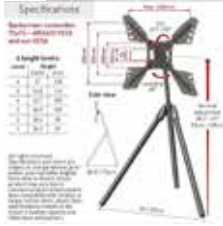

**Barkan**

**BARK-T71FS**

SUPPORTI TV

13" - 75" ELEGANT TRIPOD FLOOR  
STAND TV MOUNT - TILT & HEIGHT  
ADJUSTMENT

**Barkan**

**BARK-DTP410**

SUPPORTI TV

CARRELLO PORTA TV 13"-83" MOBILE  
CON RIPIANO IN METALLO -  
REGOLAZIONE INCLINAZIO